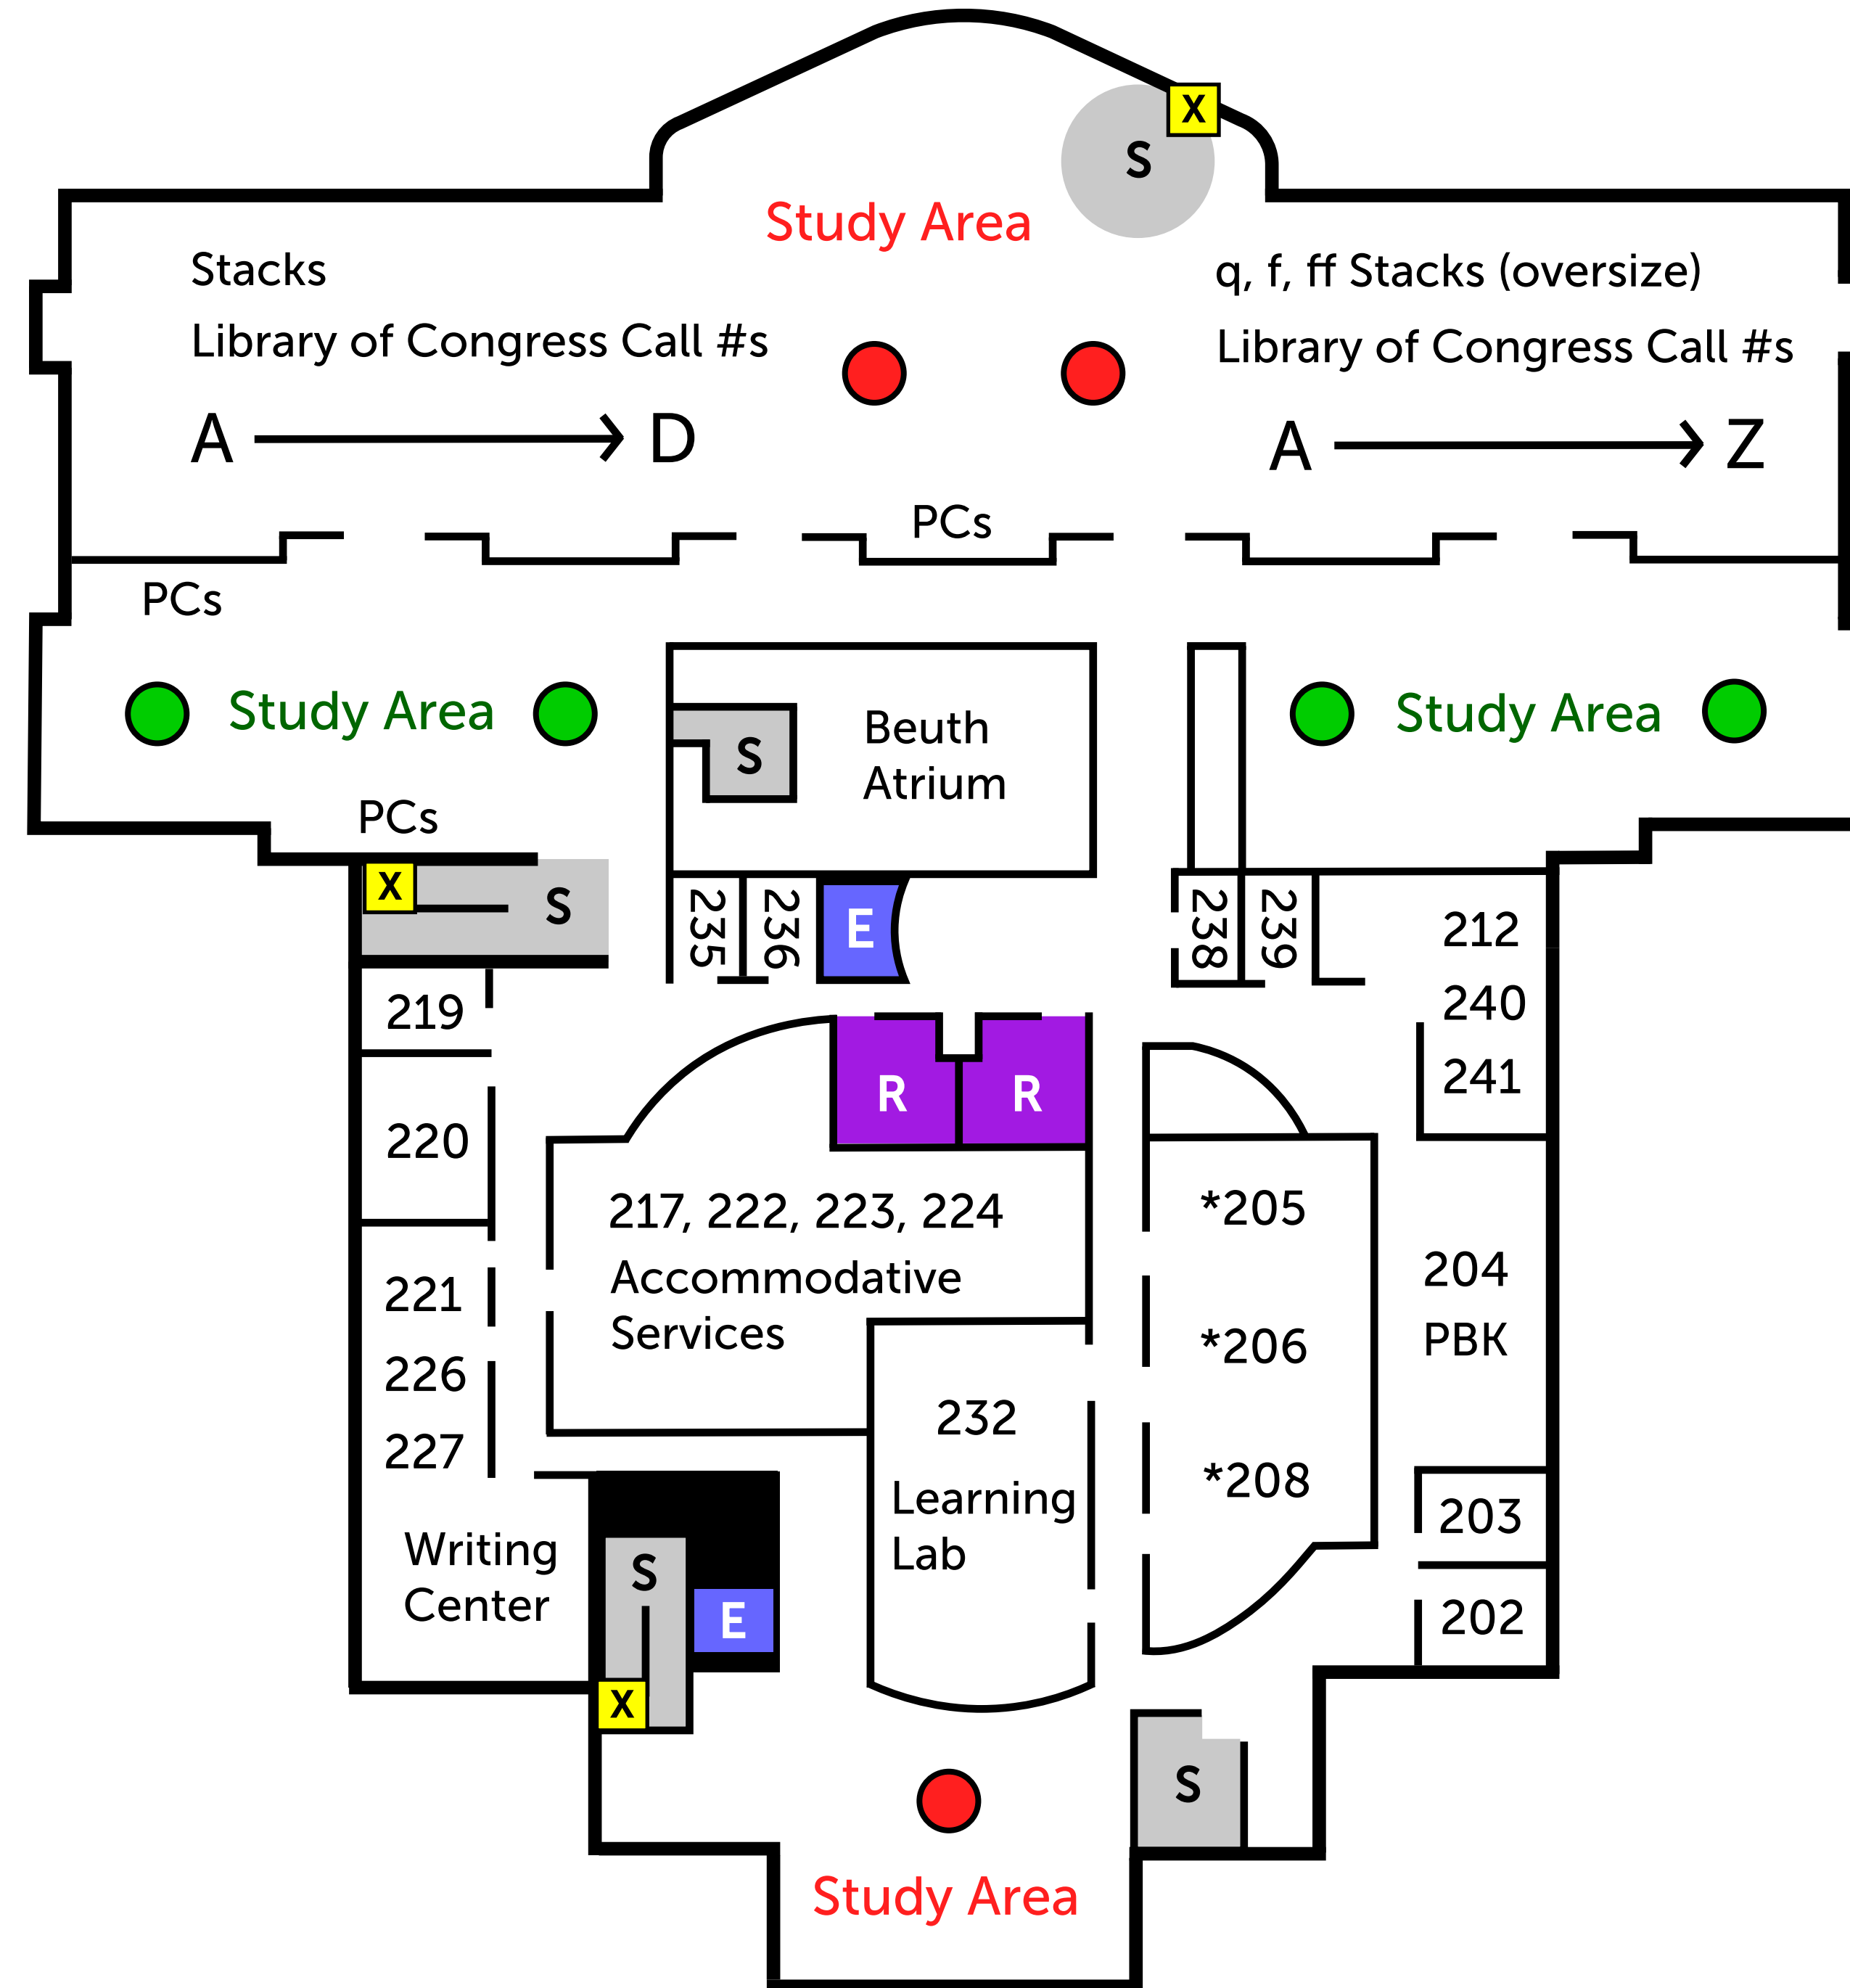

Schaffer Library Second Floor

Study Zones:

- - Quiet Study
 - NO Conversation
 - NO cell phone conversations
- - Quiet Collaboration
 - Light Conversation allowed
 - LOW speaking voice
 - NO cell phone conversation
- - Open Collaboration
 - Conversation permitted
 - Short cell phone conversations

- R Restrooms
- S Stairs
- E Elevators
- X Emergency Exits